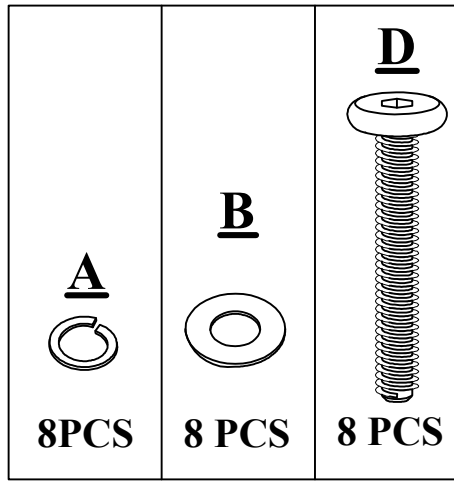

847-949-6300  
877-267-2261

customerservice@  
boraamindustries.com

www.boraamindustries.com

M6x13:22 PCS M6x16:26 PCS M6x25:4 PCS M6X40:16 PCS M6x50:6 PCS Allen Wrench:1 PC

1

2

3

4

# 01

DO NOT TIGHTEN BOLT COMPLETELY.