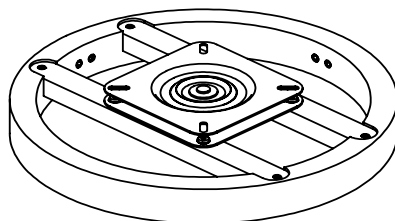

M6x13:22 PCS M6x16:26 PCS M6x25:4 PCS M6X40:16 PCS M6x50:6 PCS Allen Wrench:1 PC

1

2

3

4

5