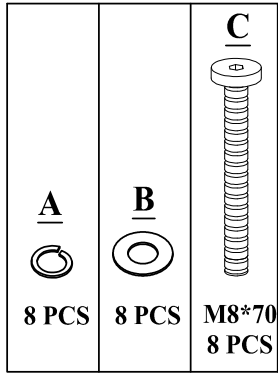

01

BE SURE TO CHECK ALL BOLTS ARE SECURELY TIGHTENED PRIOR USING THIS BENCH

847-949-6300 | 877-267-2261 | customerservice@boraamindustries.com

Boraam Industries

ASSEMBLY INSTRUCTIONS

SKU: 31616 | CAROLINA DINING CHAIR