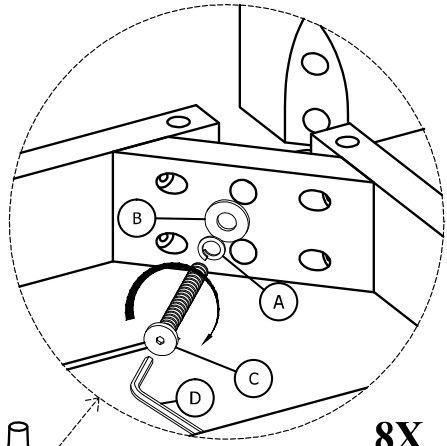

01

BE SURE TO CHECK ALL BOLTS ARE SECURELY TIGHTENED PRIOR USING THIS BENCH

847-949-6300 | 877-267-2261 | customerservice@boraamindustries.com

Boraam Industries

ASSEMBLY INSTRUCTIONS

SKU: 31616 | CAROLINA DINING CHAIR