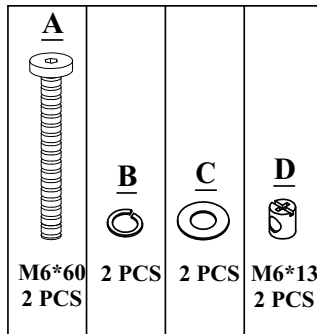

Phillips
Screwdriver
(Not provided)

01

02

03

04

DO NOT TIGHTEN BOLT COMPLETELY.

05

TIGHTEN BOLT COMPLETELY.

06

<p>F</p>  <p>Wood Button 2 PCS</p>	<p>G</p>  <p>Wood Button 2 PCS</p>
--	--

BE SURE TO CHECK ALL BOLTS ARE SECURELY TIGHTENED PRIOR USING THIS CHAIR

847-949-6300 | 877-267-2261 | customerservice@boraamindustries.com