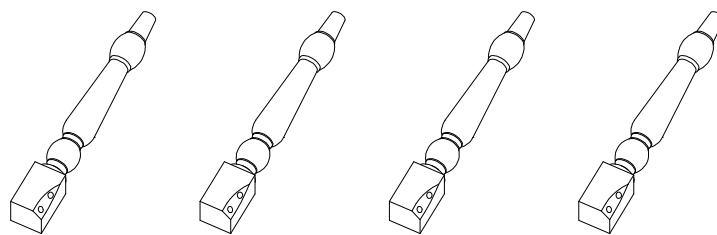

Boraam Industries

ASSEMBLY INSTRUCTIONS

SKU: 36569 | CAROLINA BENCH

Have questions about assembling your item?

Items or parts damaged?

Missing a part?

We're here to help! (Monday-Friday from 9am-5pm CST)

847-949-6300
877-267-2261

customerservice@
boraamindustries.com

www.boraamindustries.com

Spring Washer
8 PCS

Flat Washer
8 PCS

M8*70
8 PCS

Allen Wrench
1 PC

①

②

01

BE SURE TO CHECK ALL BOLTS ARE SECURELY TIGHTENED PRIOR USING THIS BENCH

847-949-6300 | 877-267-2261 | customerservice@boraamindustries.com

Boraam Industries

ASSEMBLY INSTRUCTIONS

SKU: 31616 | CAROLINA DINING CHAIR

Phillips
Screwdriver
(Not provided)

01

02

03

04

DO NOT TIGHTEN BOLT COMPLETELY.

05

TIGHTEN BOLT COMPLETELY.