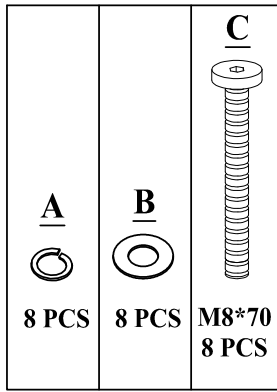

Boraam Industries

ASSEMBLY INSTRUCTIONS

SKU: 71369 | CAROLINA TABLE

Have questions about assembling your item?

Items or parts damaged?

Missing a part?

We're here to help! (Monday-Friday from 9am-5pm CST)

847-949-6300
877-267-2261

customerservice@
boraamindustries.com

www.boraamindustries.com

A
Spring Washer
8 PCS

B
Flat Washer
8 PCS

C
M8*70
8 PCS

D
Allen Wrench
1 PC

01

BE SURE TO CHECK ALL BOLTS ARE SECURELY TIGHTENED PRIOR USING THIS TABLE