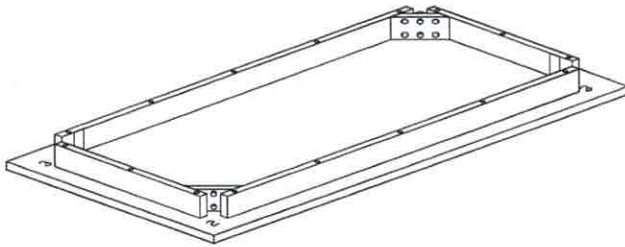

75026, 75126, 75226

Boraam Industries

SONOMA PUB TABLE

ASSEMBLY INSTRUCTIONS

Phillips
Screwdriver
(Not provided)

8 PCS

8 PCS

8 PCS

6 PCS

1 PC

1

2

3

4

5

01